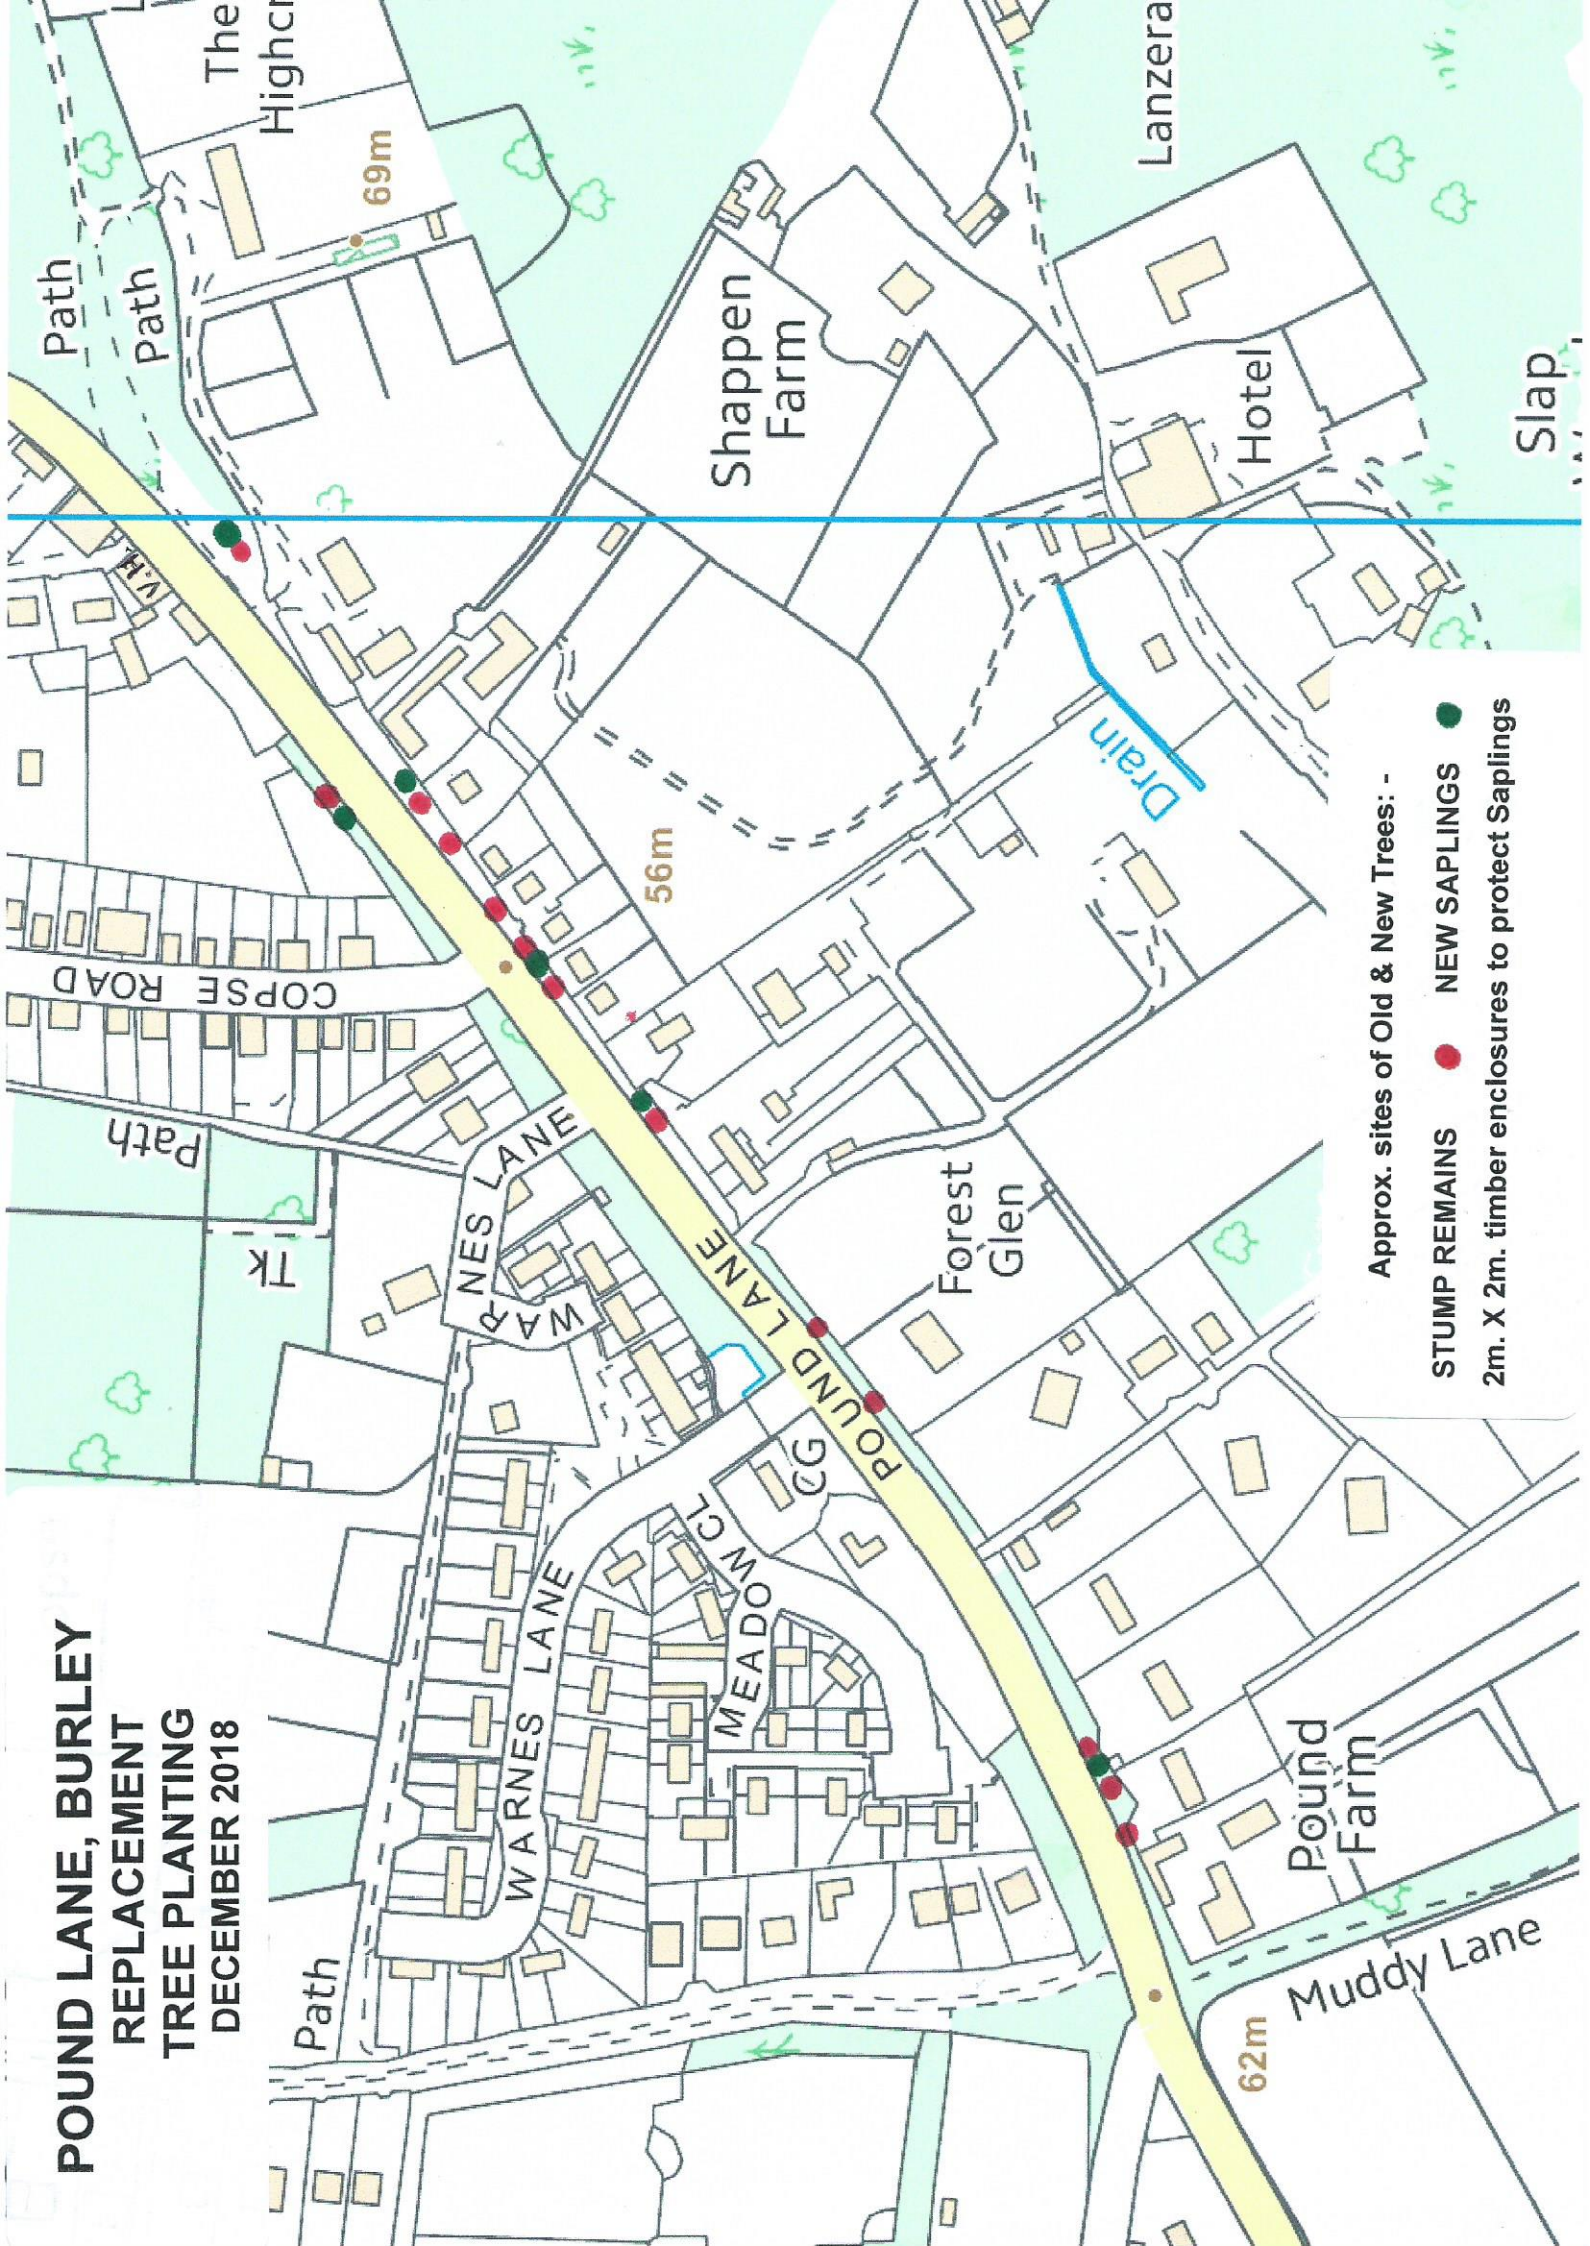

**POUND LANE, BURLEY
REPLACEMENT
TREE PLANTING
DECEMBER 2018**

Approx. sites of Old & New Trees: -

- STUMP REMAINS
 - NEW SAPPLINGS
- 2m. X 2m. timber enclosures to protect Sapplings